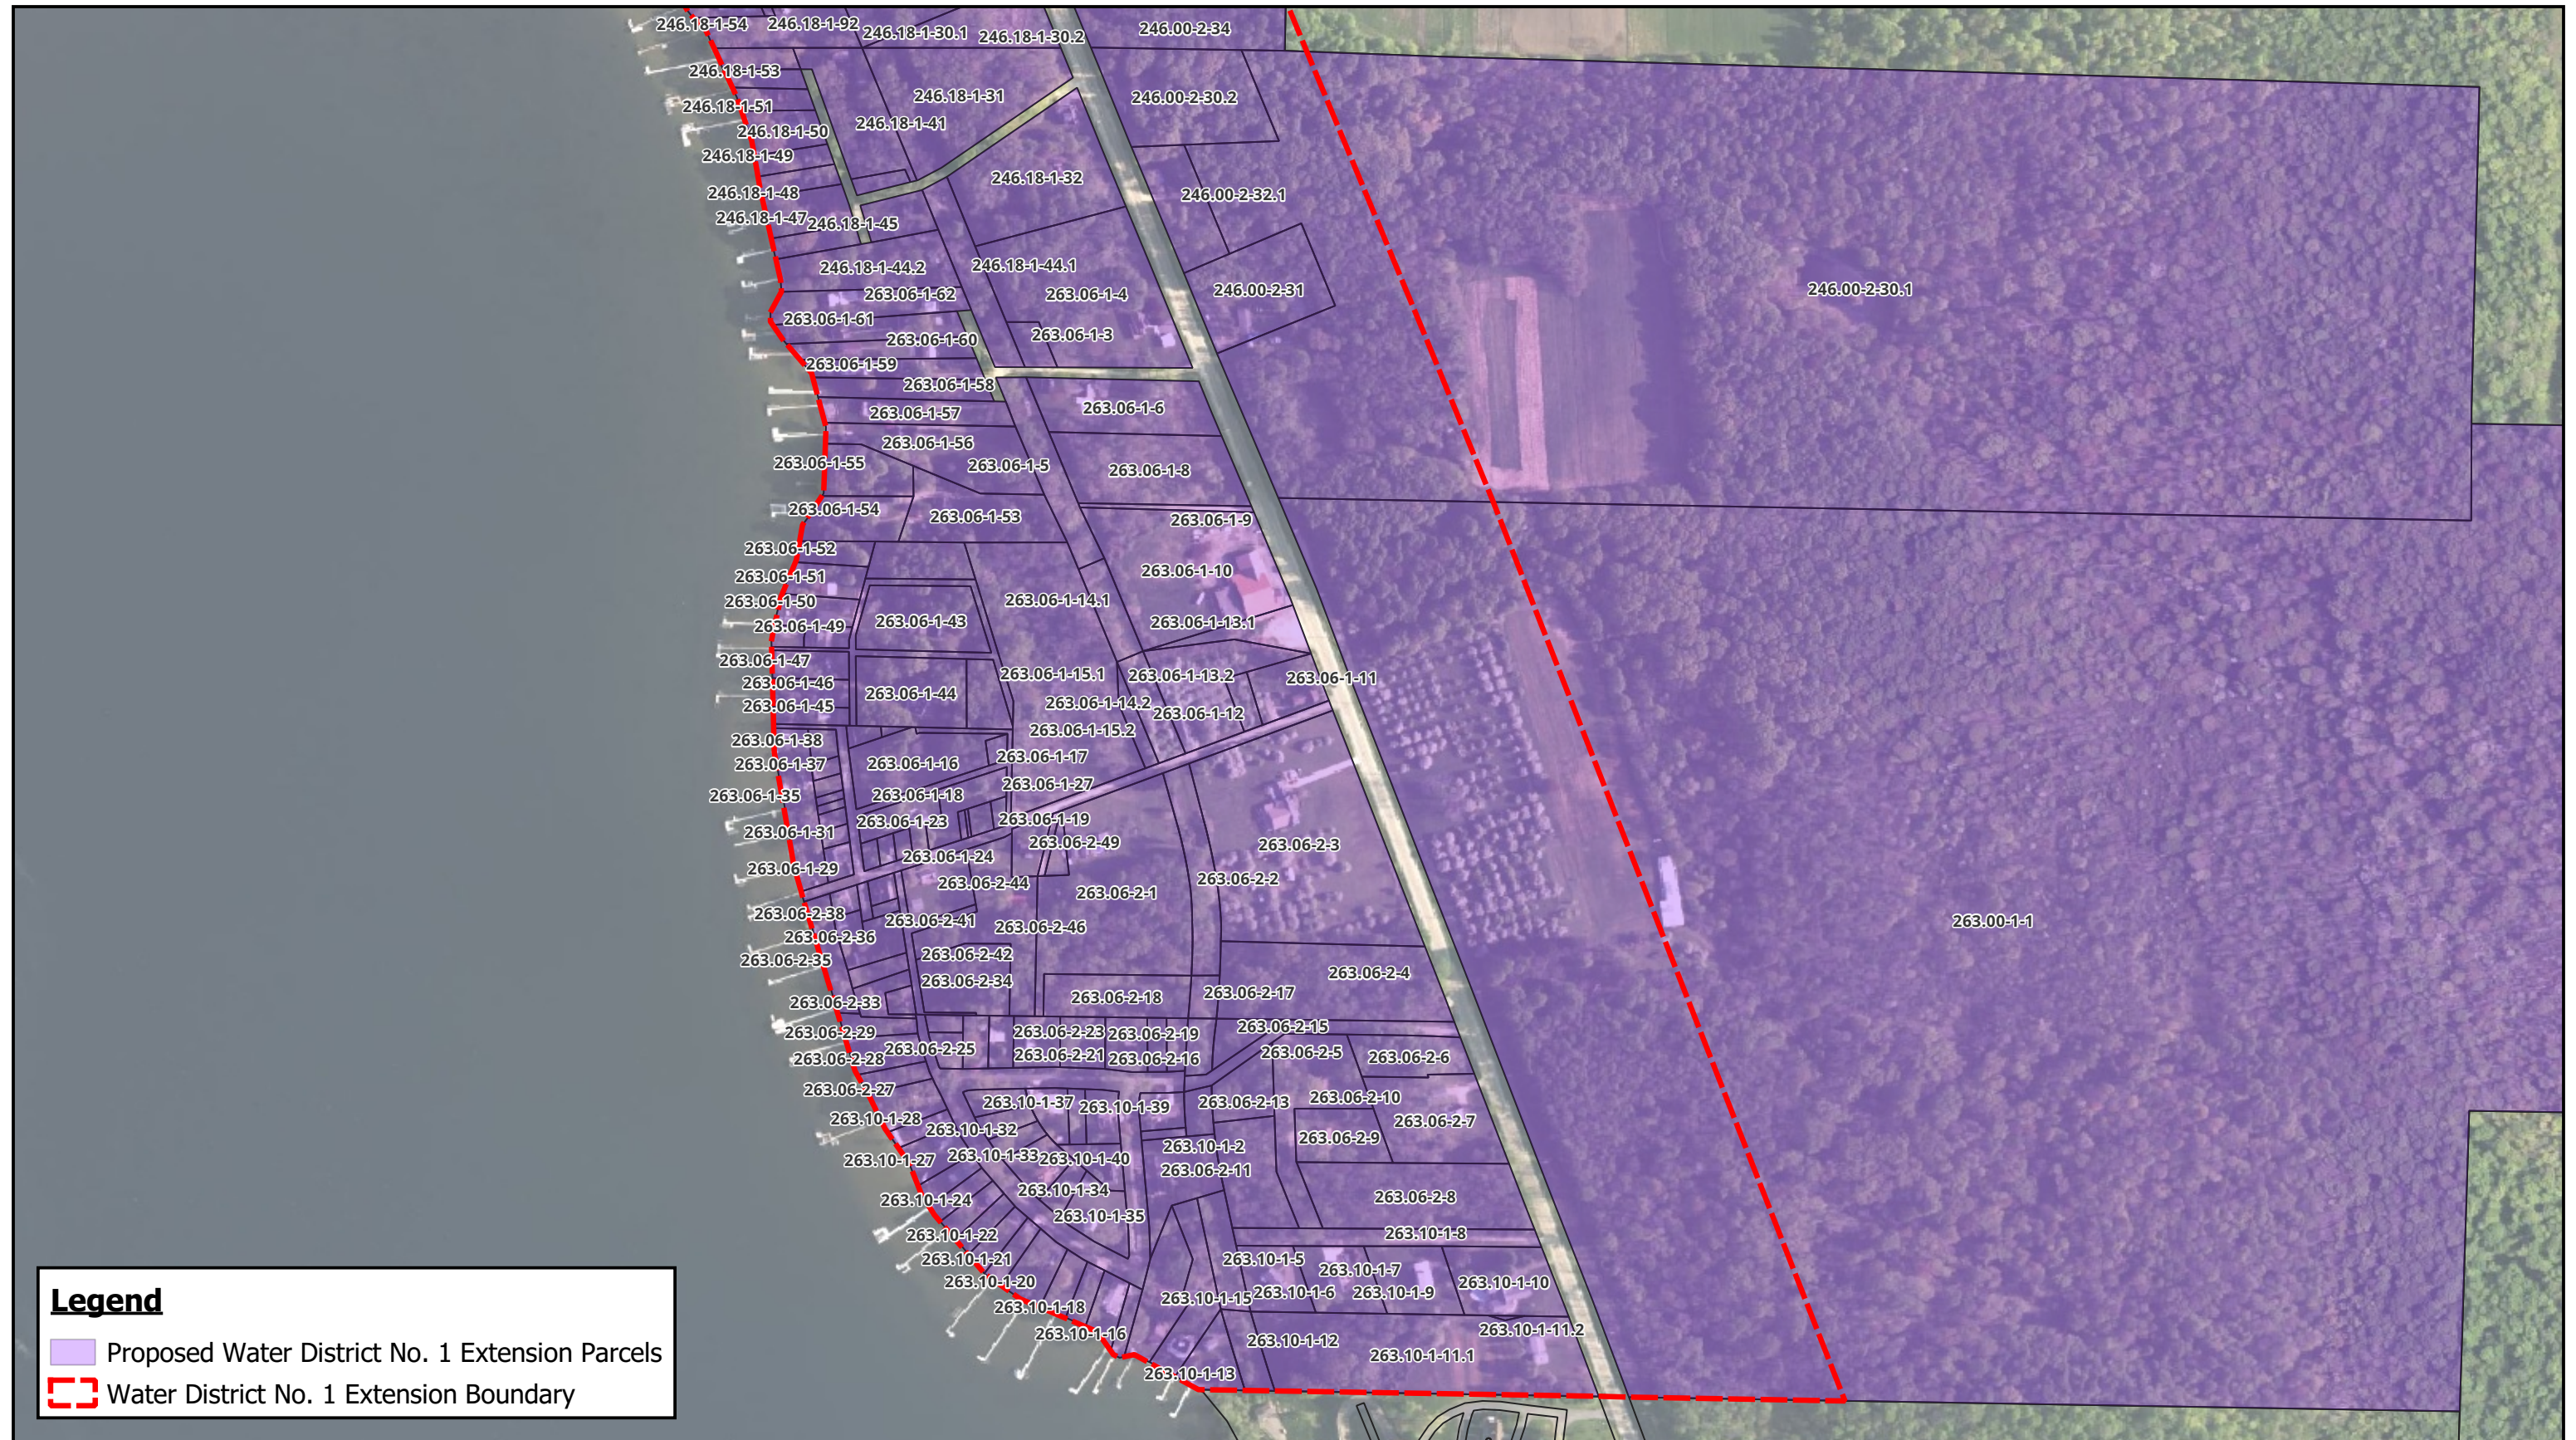

Point of Beginning

**Legend**

- Proposed Water District No. 1 Extension Parcels
- Water District No. 1 Extension Boundary
- Existing Water District No. 1 Boundary

Town of Chautauqua  
**Figure 1A**  
**Boundary Map - North**

Chautauqua County, New York 05/28/2025  
Project No. 132.002

**Legend**

- Proposed Water District No. 1 Extension Parcels
- Water District No. 1 Extension Boundary

Town of Chautauqua  
**Figure 1B**  
**Boundary Map - South**

Chautauqua County, New York 05/28/2025  
Project No. 132.002